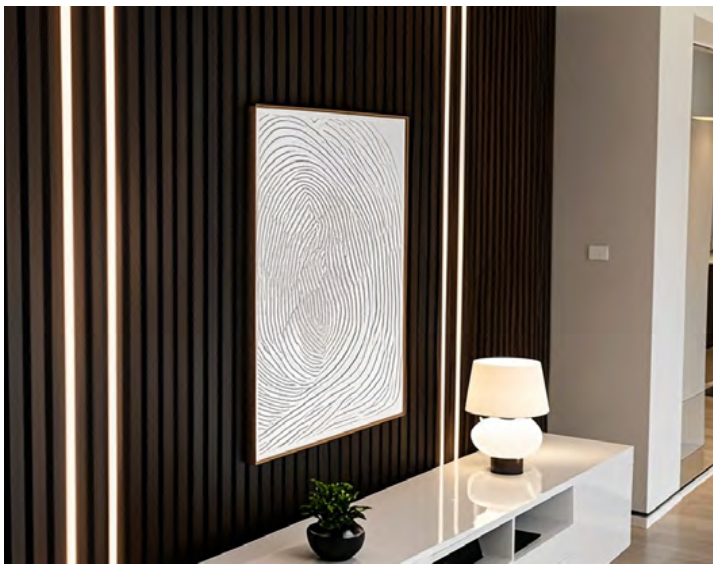

ACOUSTIC LED

Bring your Acoustic Slat Panels to life with our Smart LED. Choose from warm white, adjustable white from warm to cold (2700–6500 Kelvin), or Multi color RGB. Our LEDs improve your lighting, creating the perfect atmosphere for your room.

We use LED COB strips so you don't see each individual LED chip, giving it a nice even look. We have the same function in our easy to install aluminum profile which has a smoked matt grey PVC cover for smooth light diffusion.

We use energy efficient 12V LED strips, if you also use our Smart controller you can save more energy by turning down the brightness and set schedule for automatic ON / OFF, which also has the benefit of your home looking alive, even when you're away.

The quality of our products is very high and is certified for CE and RoHS compliance. We use only factories who also produce for some of the major players in the market, this will ensure you can rely on our products for many years to come.